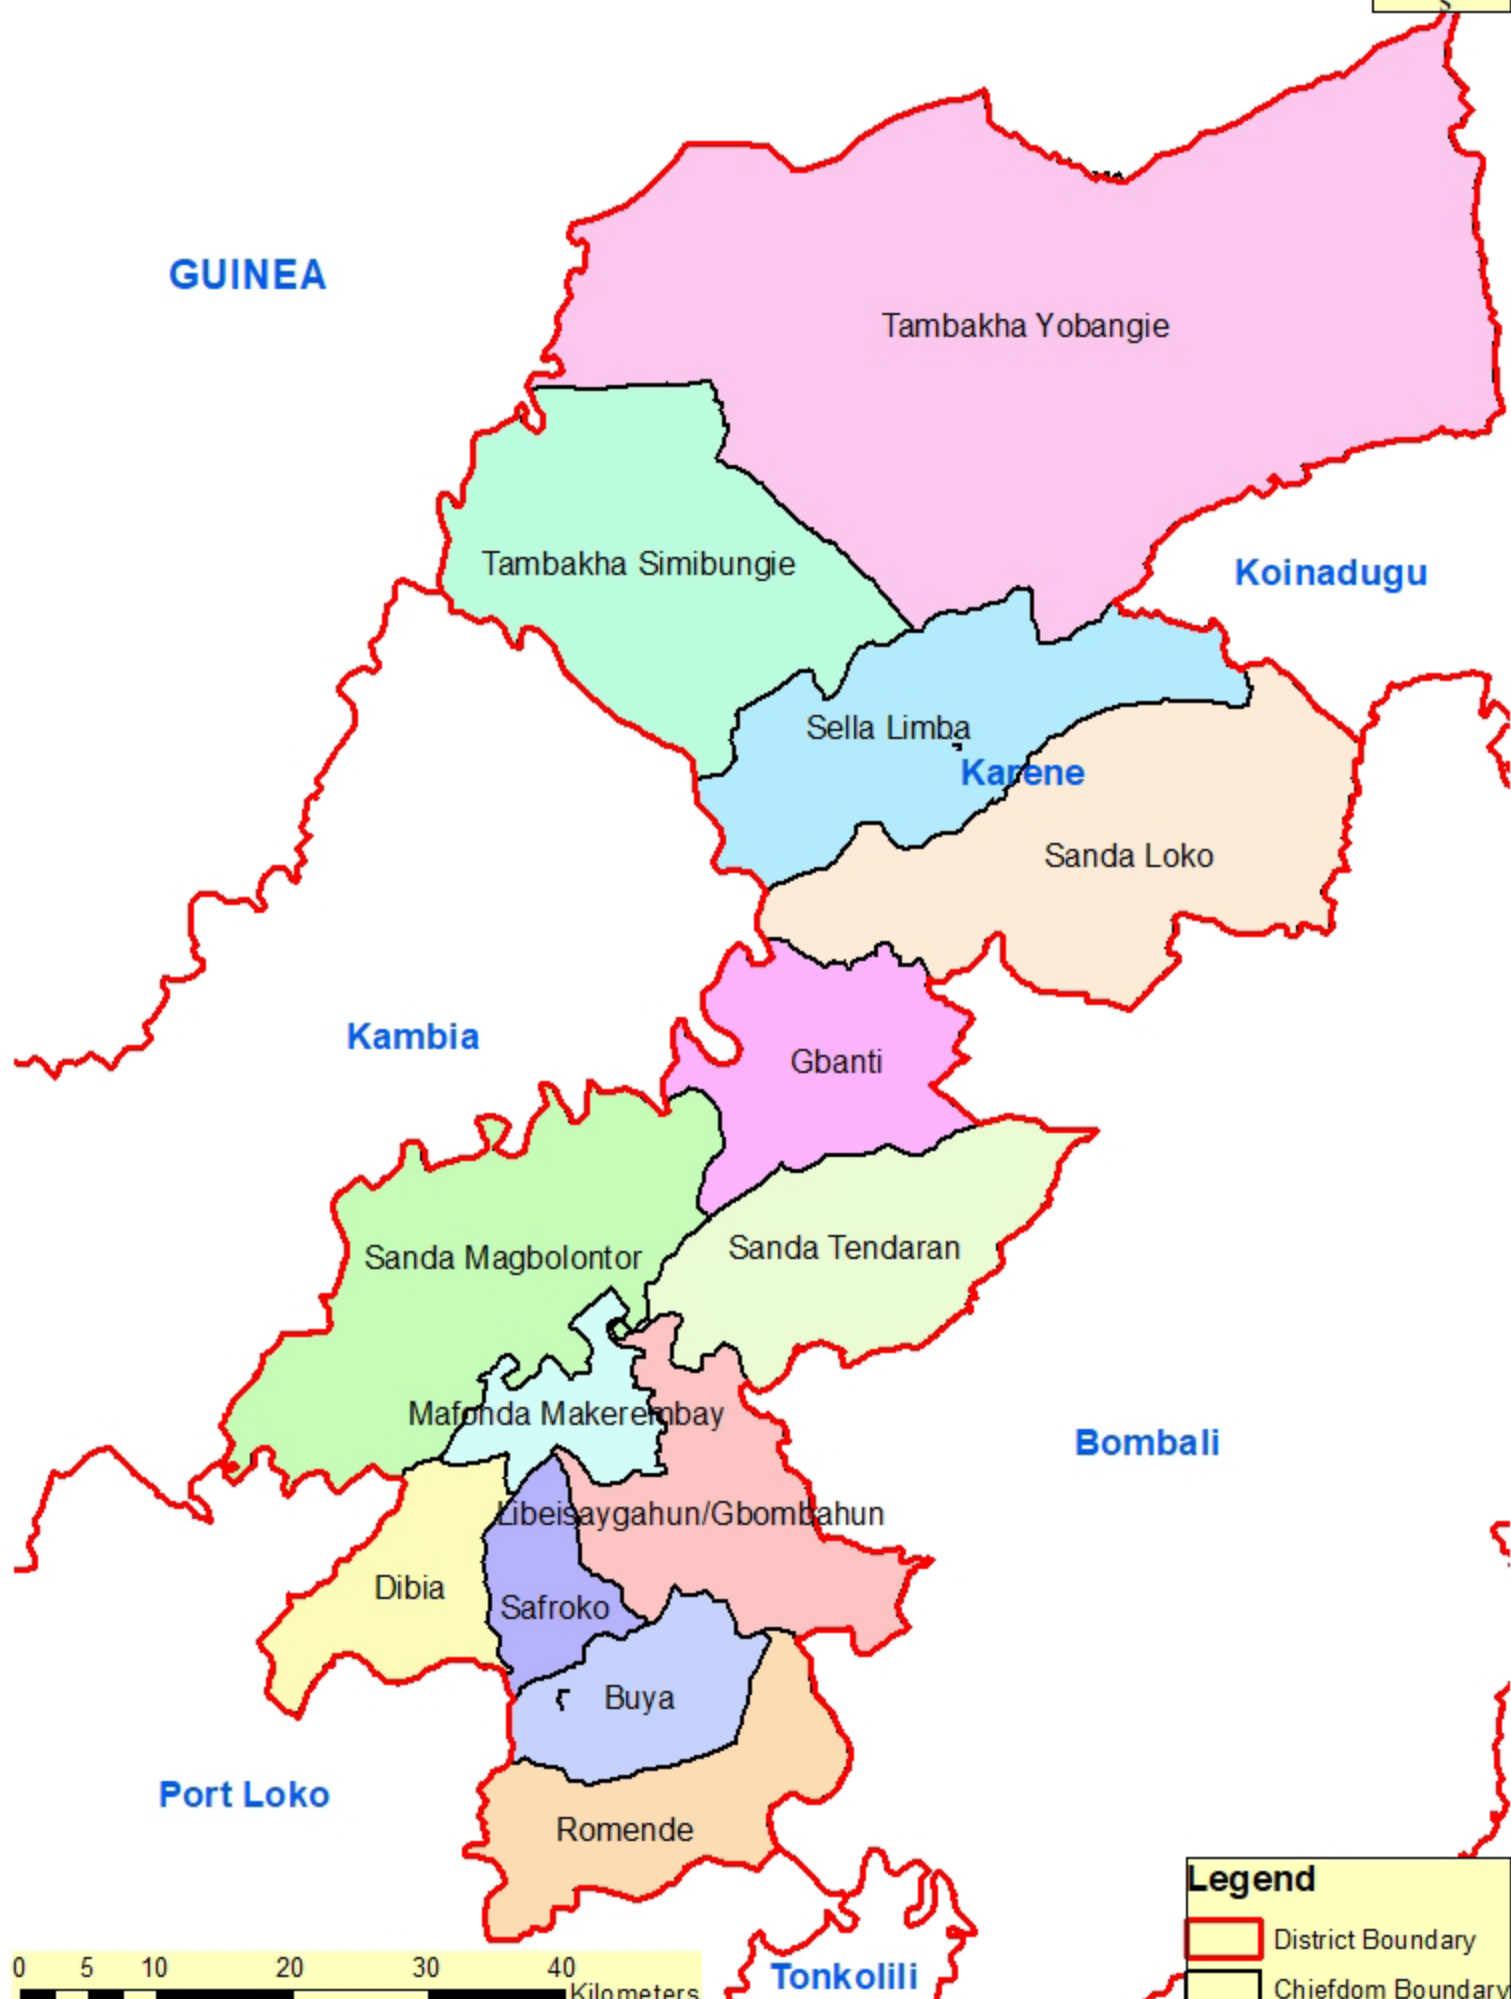

KARENE DISTRICT SHOWING CHIEFDOM BOUNDARIES

GUINEA

Tambakha Yobangie

Tambakha Simibungie

Koinadugu

Sella Limba

Karene

Sanda Loko

Kambia

Gbanti

Sanda Magbolontor

Sanda Tendaran

Mafonda Makerembay

Bombali

Libeisaygahun/Gbombahun

Dibia

Safroko

Buya

Port Loko

Romende

Tonkolili

Legend

- District Boundary
- Chiefdom Boundary