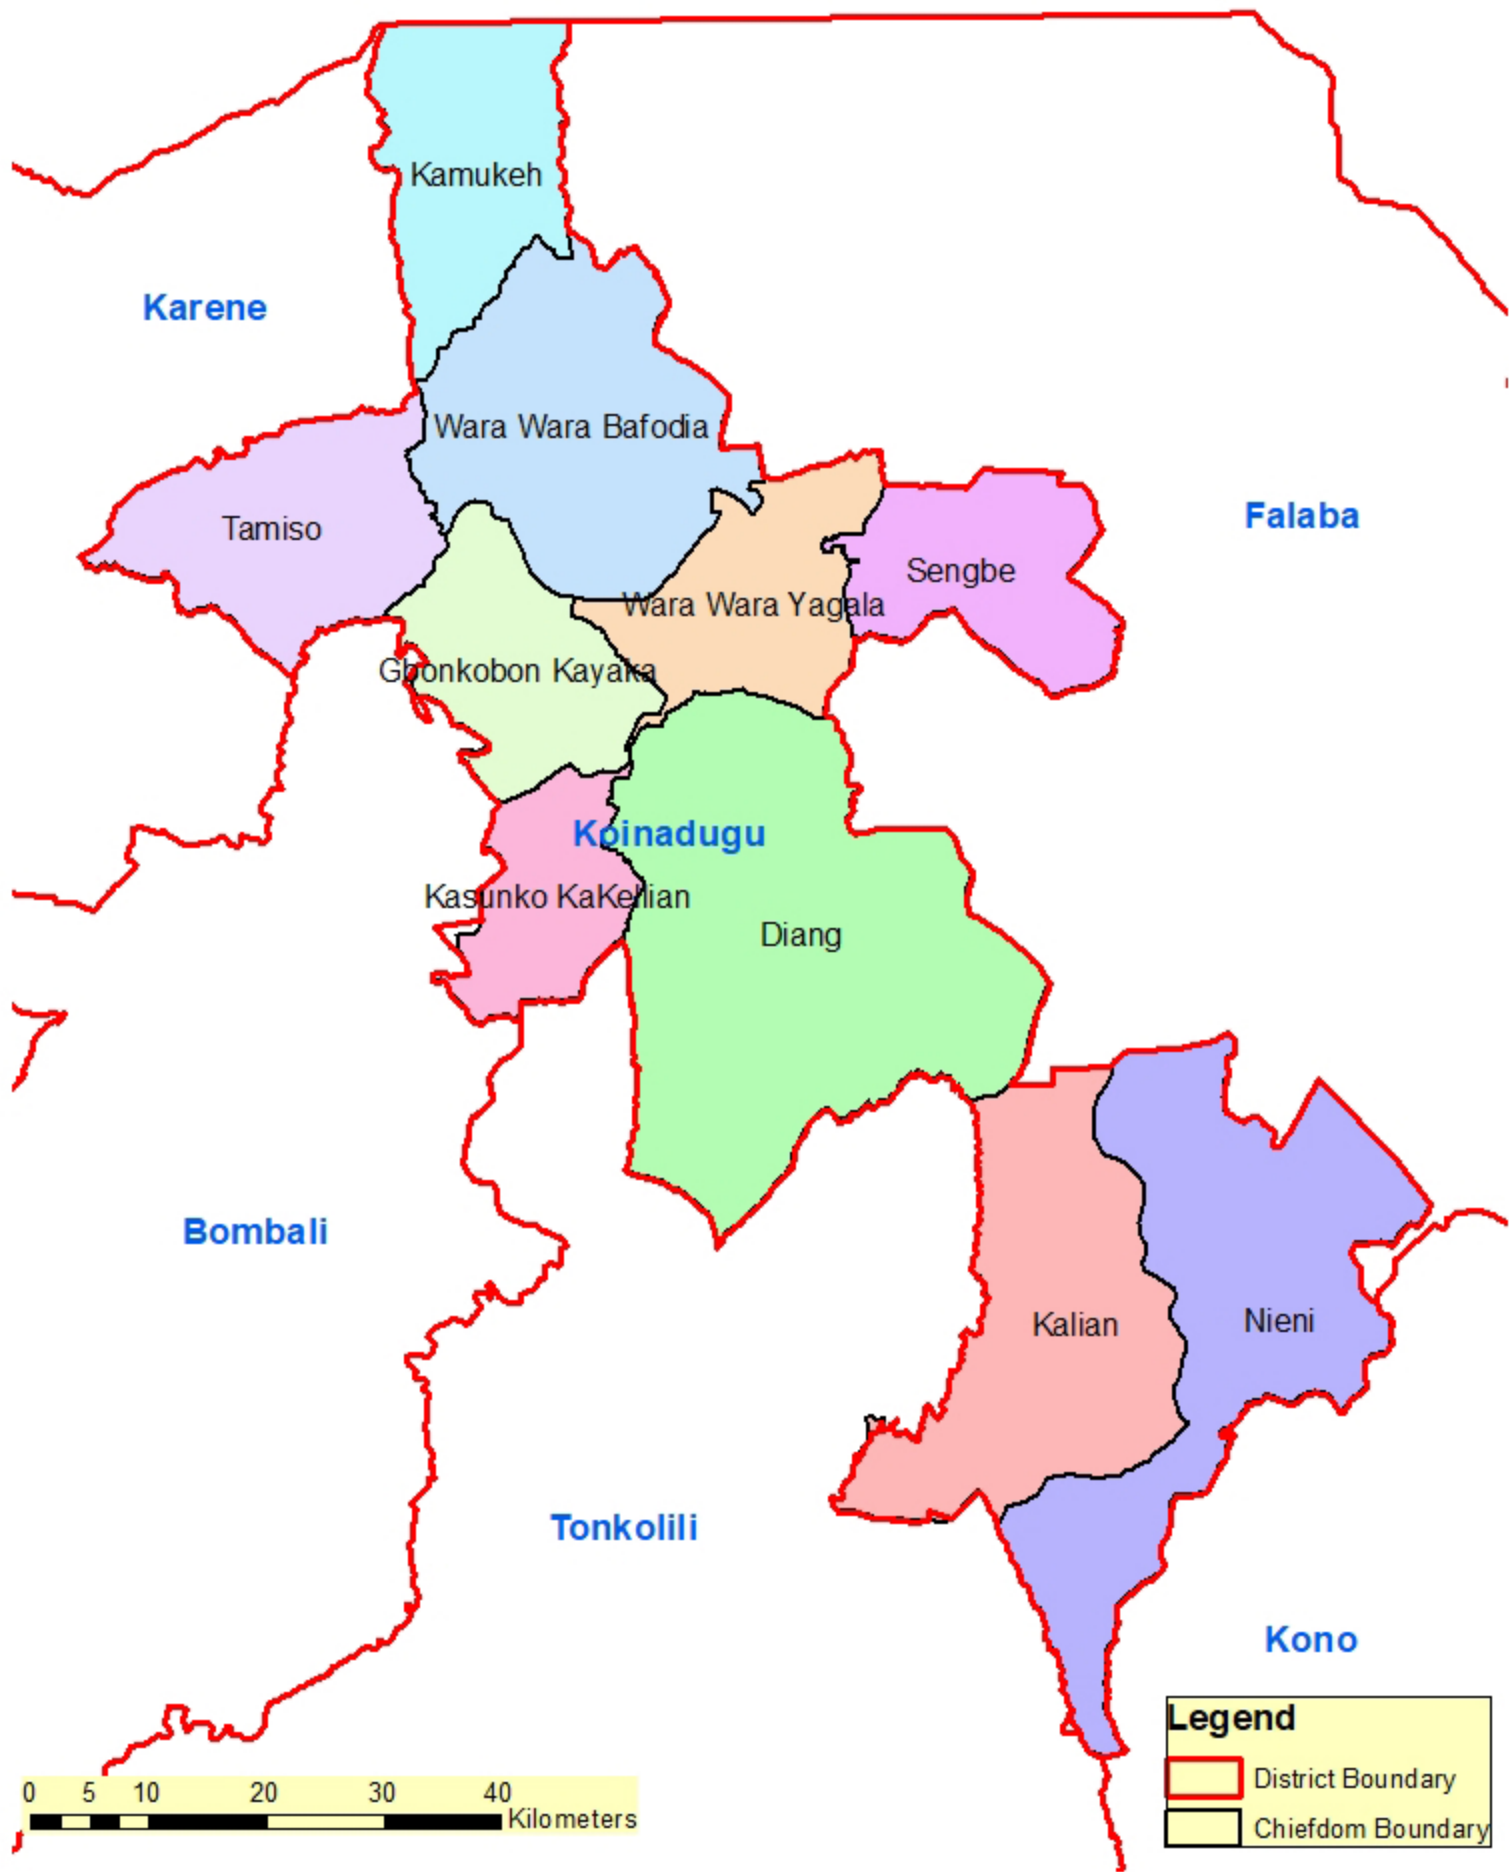

KOINADUGU DISTRICT SHOWING CHIEFDOM BOUNDARIES

Legend

- District Boundary
- Chiefdom Boundary

0 5 10 20 30 40 Kilometers