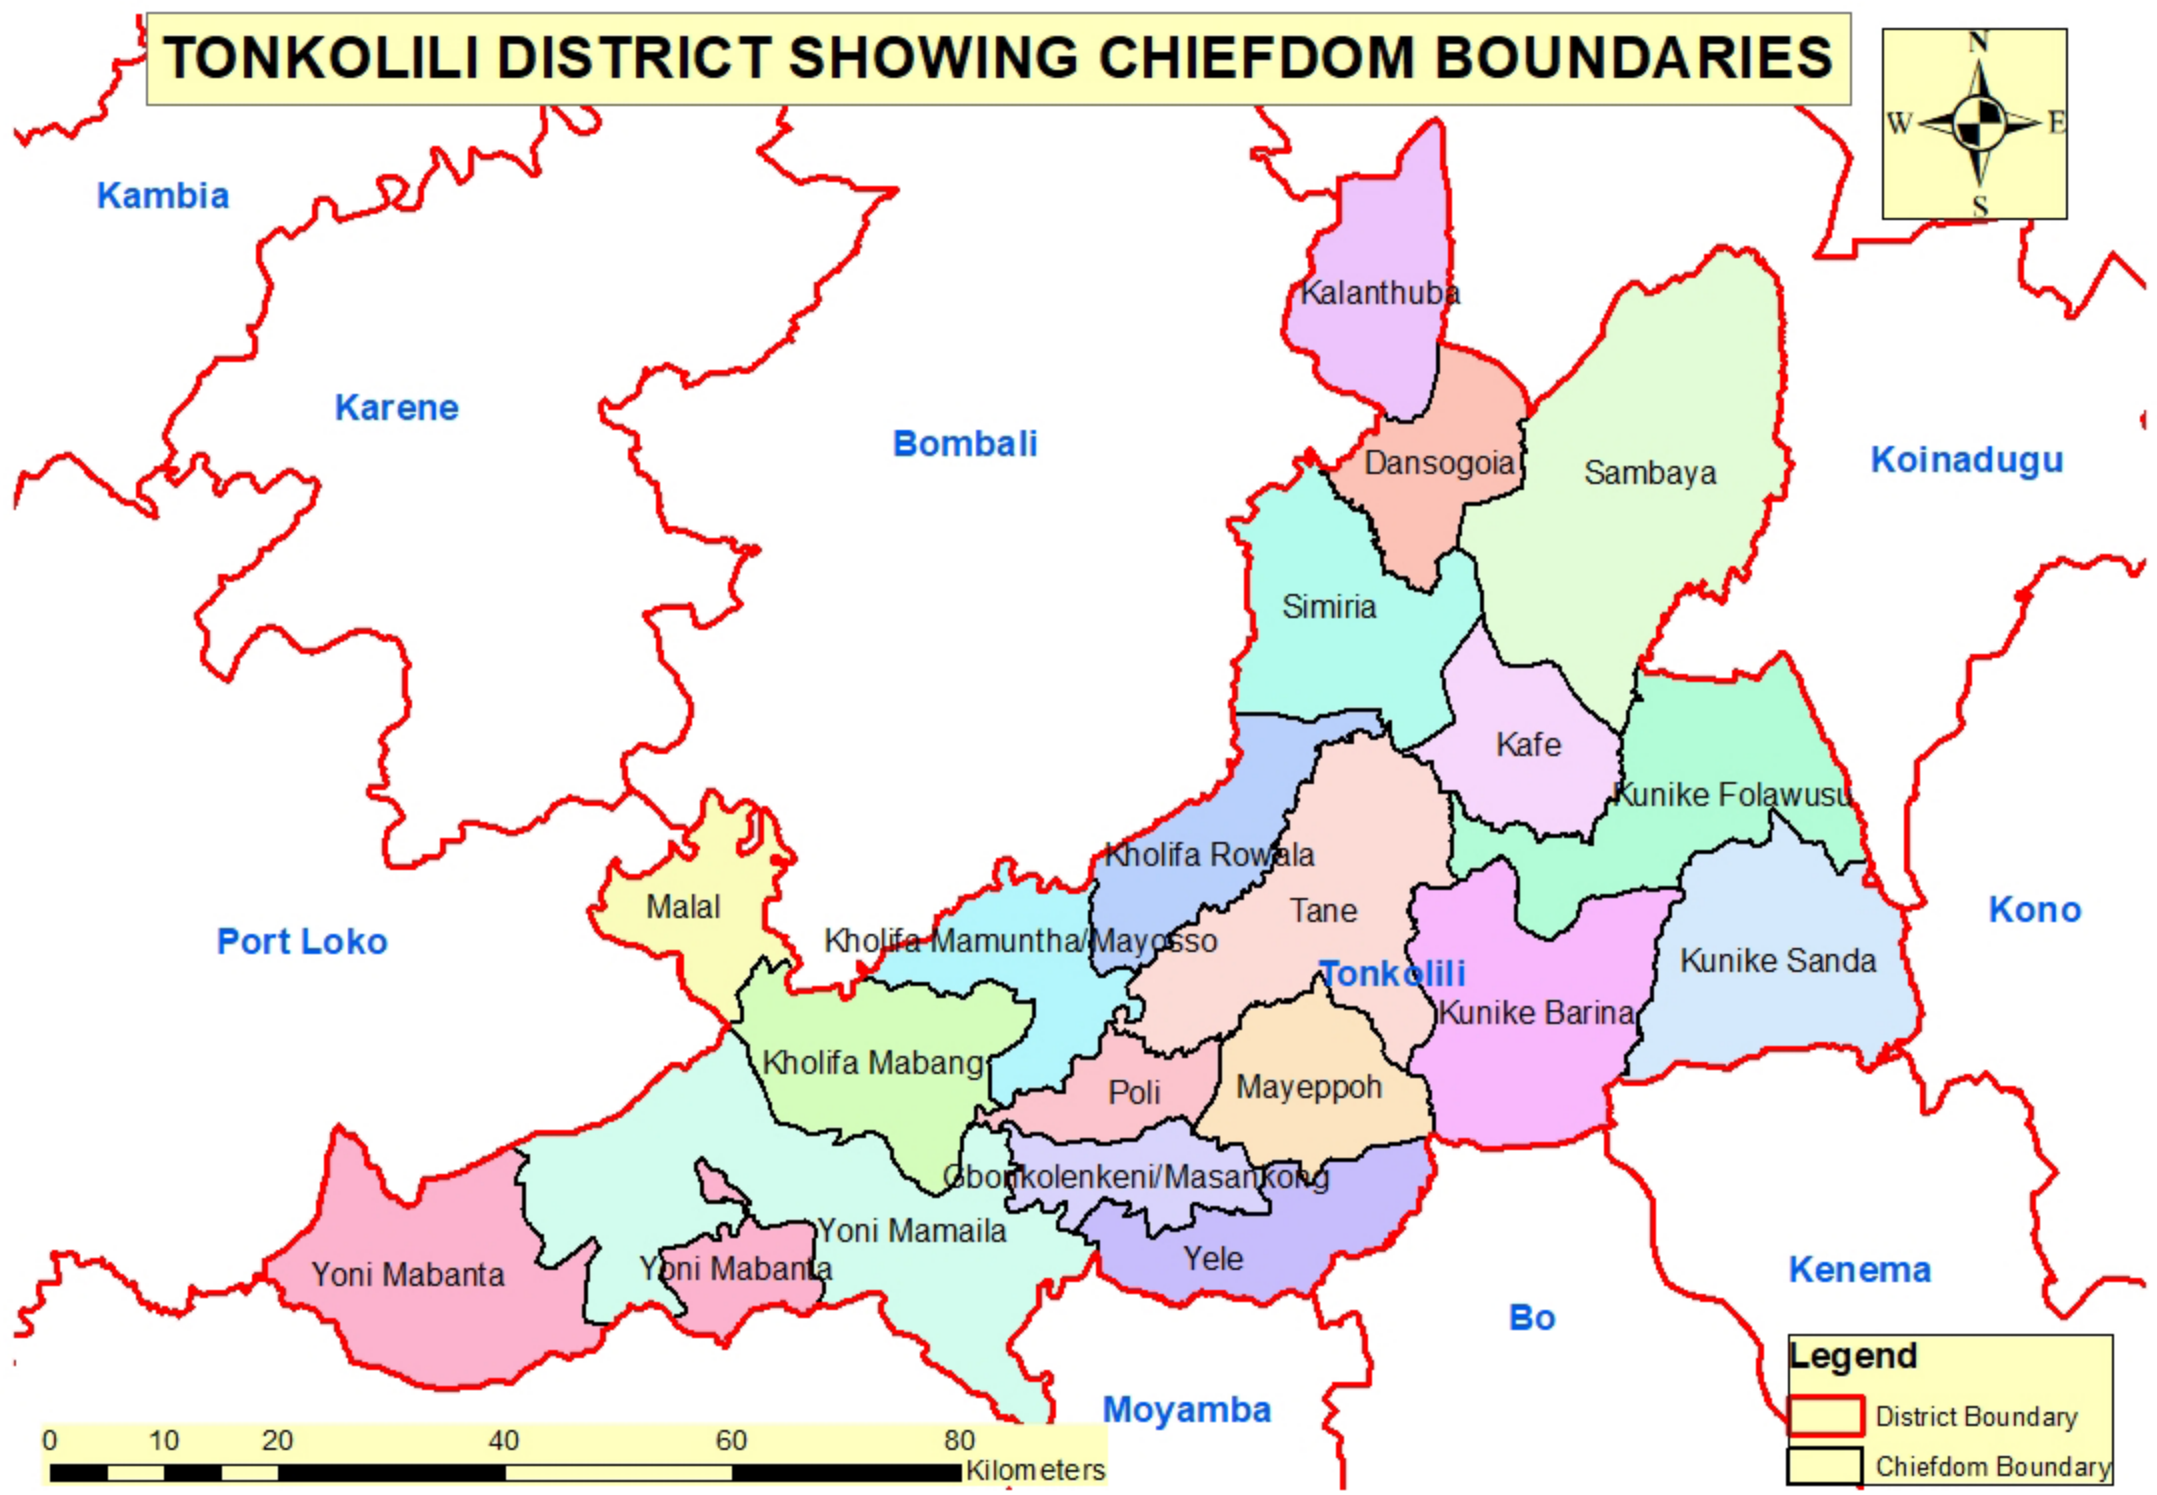

TONKOLILI DISTRICT SHOWING CHIEFDOM BOUNDARIES

Legend

- District Boundary (Red line)
- Chiefdom Boundary (Black line)