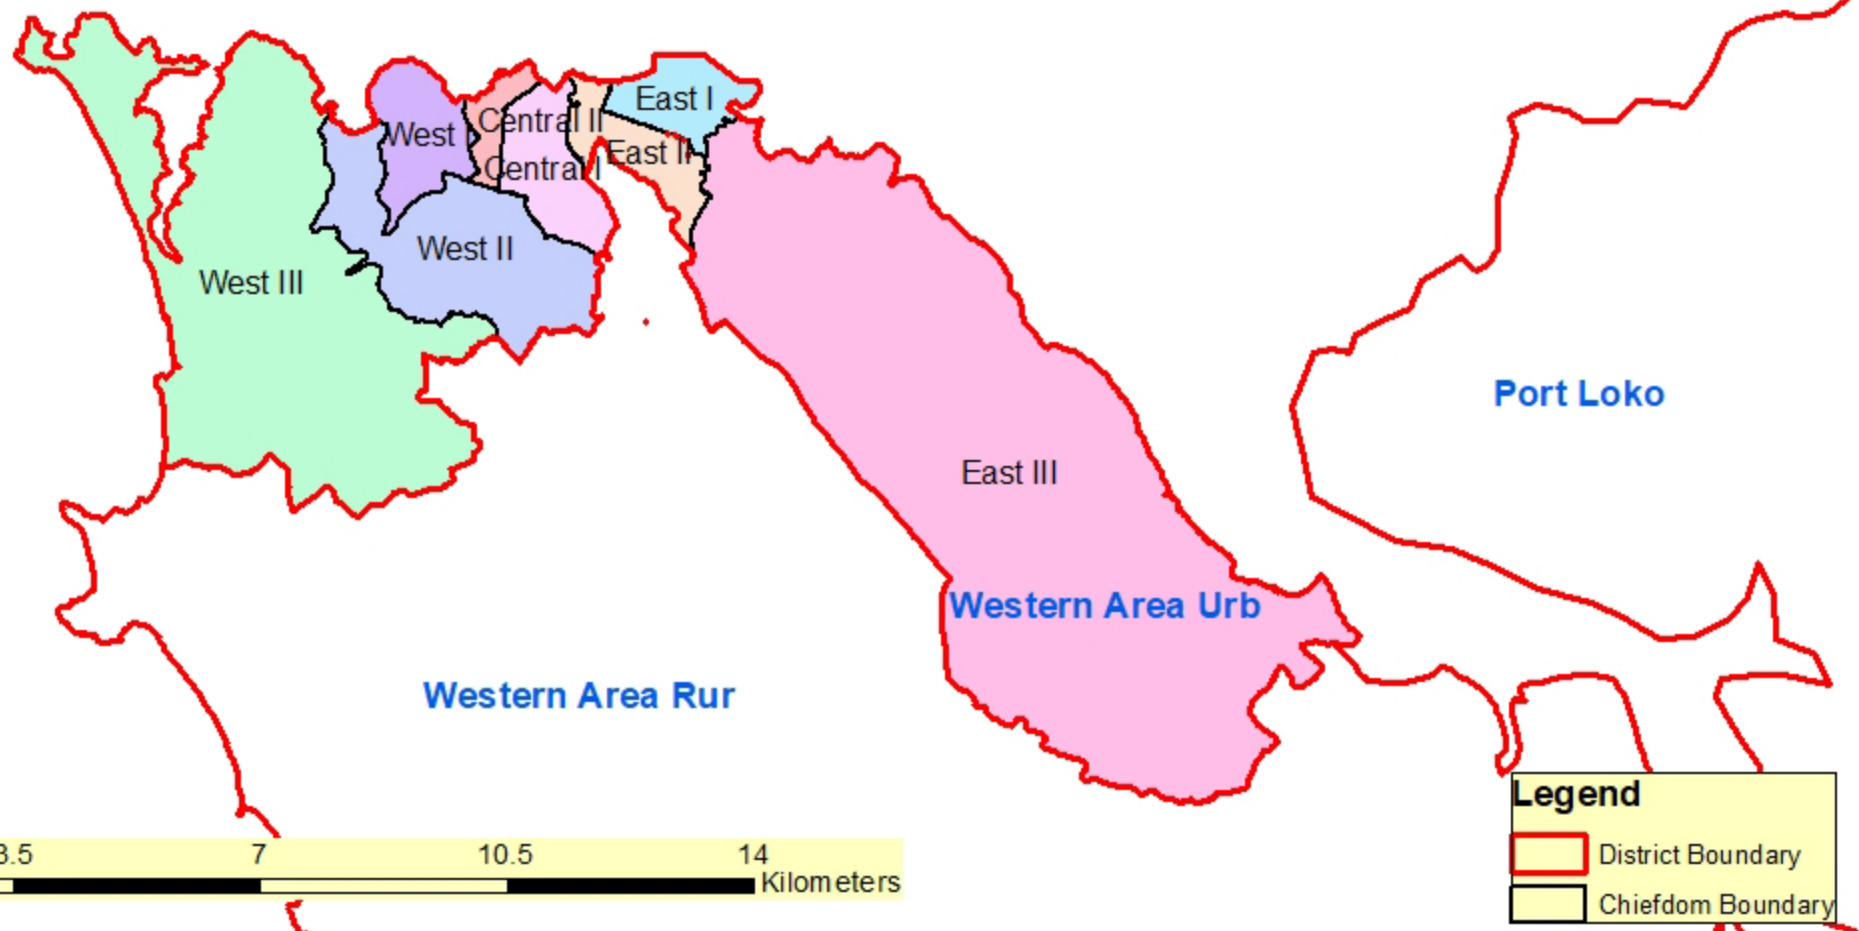

# WESTERN AREA URBAN SHOWING CHIEFDOM BOUNDARIES

ATLANTIC OCEAN

Port Loko

Western Area Urb East III

0 1.75 3.5 7 10.5 14 Kilometers

**Legend**

- District Boundary
- Chiefdom Boundary